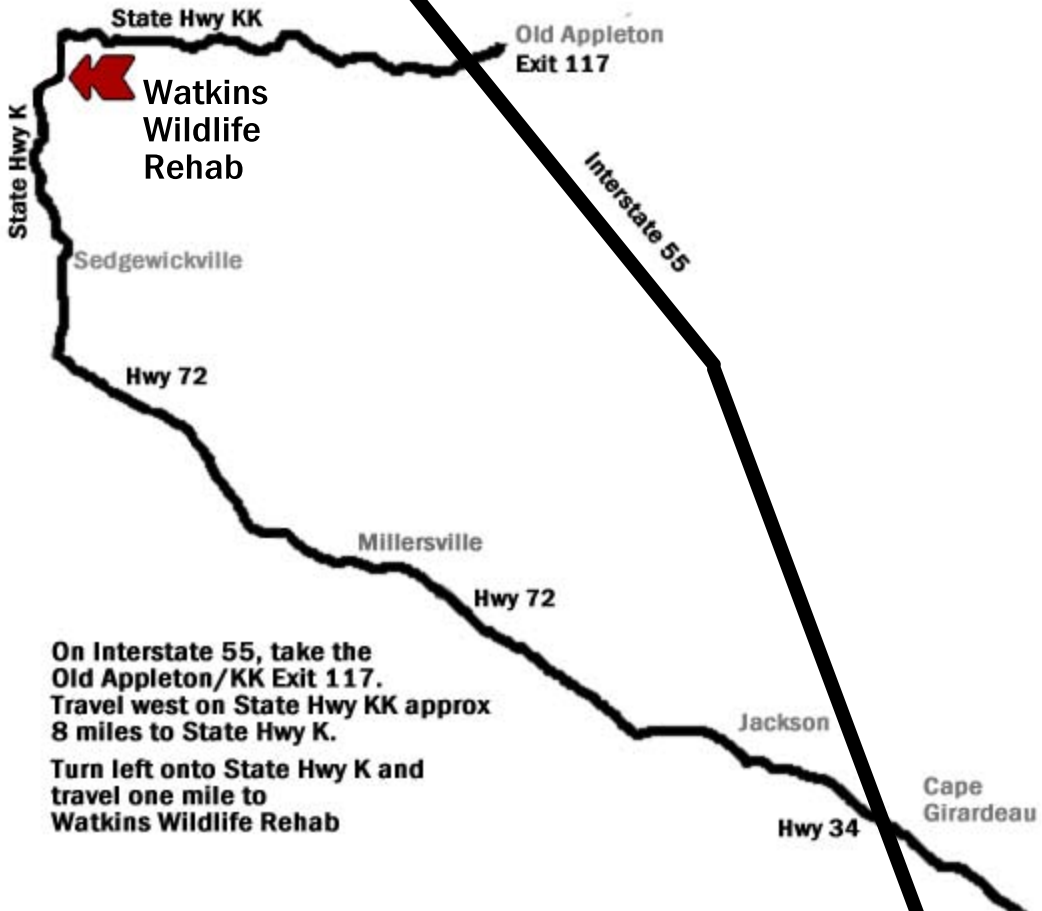

To Perryville

Directions to Watkins Wildlife Rehab

State Hwy KK

Old Appleton
Exit 117

Watkins
Wildlife
Rehab

State Hwy K

Sedgewickville

Interstate 55

Hwy 72

Millersville

Hwy 72

Jackson

Cape
Girardeau

Hwy 34

On Interstate 55, take the
Old Appleton/KK Exit 117.
Travel west on State Hwy KK approx
8 miles to State Hwy K.

Turn left onto State Hwy K and
travel one mile to
Watkins Wildlife Rehab